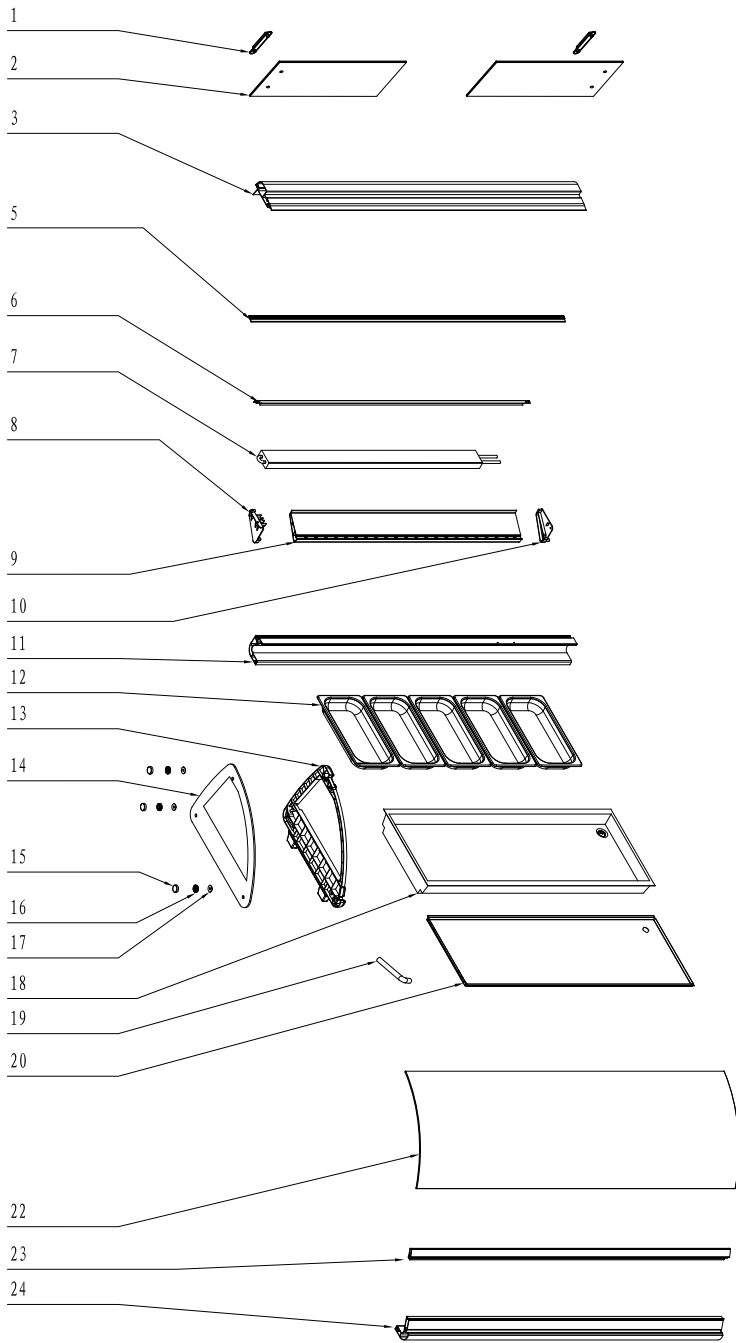

Parts Breakdown

Model RS-CN-0062-SC 43224

Parts Breakdown

Model RS-CN-0062-SC 43224

Item No.	Description	Position	Item No.	Description	Position	Item No.	Description	Position
60088	Handle for 43224	1	60155	Front Glass for 43224	22	60129	Middle Separator Foam for 43224	41
60147	Door Glass for 43224	2	60156	Lower Strip for Curved Glass for 43224	23	60130	Middle Separator for 43224	42
60148	Upper Pillar for 43224	3	60157	Front Pillar for 43224	24	60131	Right Glass for 43224	43
60149	Damping Strip for Curved Glass for 43224	5	60110	Advertising Paper for 43224	25	60132	Right Plastic Panel for 43224	44
60092	LED Light for 43224	6	60111	PP Board for 43224	26	60133	Guard Plate of Condenser for 43224	45
67379	Top Evaporator for 43224	7	60112	LED Light for 43224	27	60134	Square Gasket for 43224	46
60094	Left Fixer for Upper Water Receiver for 43224	8	60113	Cover of Compressor for 43224	28	60135	Condenser for 43224	47
60151	Pillar for Upper Water Receiver for 43224	9	60114	5mm Protective Ring for 43224	29	60136	Controller Panel for 43224	48
60096	Right Fixer for Upper Water Receiver for 43224	10	60115	Power Cord for 43224	30	60137	Controller Box for 43224	49
60152	Rear Pillar for 43224	11	61245	Wire Clip Cover for 43224	31	60138	Compressor for 43224	50
60098	1/3 GN Pan for 43224	12	61246	Wire Clip Holder for 43224	32	60139	Water Receiver for 43224	51
60099	Left Plastic Panel for 43224	13	60118	Bottom Panel of Compressor for 43224	33	60140	Hook for Insulation Pipe for 43224	52
60100	Left Glass for 43224	14	60119	Switch for 43224	34	60141	Joint Pipe-1 for 43224	53
60101	Decorating Gasket of Nut for 43224	15	60120	Rear Cover for 43224	35	60142	Joint Pipe-11 for 43224	54
60102	Nut Decorating Parts for 43224	16	60121	Complete Temperature Display for 43224	36A-D	60143	Filling Pipe for 43224	55
60103	Big Gasket of Nut for 43224	17	60125	Digital Controller Holder for 43224	37	60144	Dry Filter for 43224	56
60153	Foam Material for 43224	18	60126	Fan Motor for 43224	38	60145	#6 Driver for 43224	58
60105	Water Discharge Pipe for 43224	19	60127	Plastic Cable Clip for 43224	39	60146	Spring for 43224	59
60154	Bottom Panel for 43224	20	60128	Cover of Middle Separator for 43224	40			