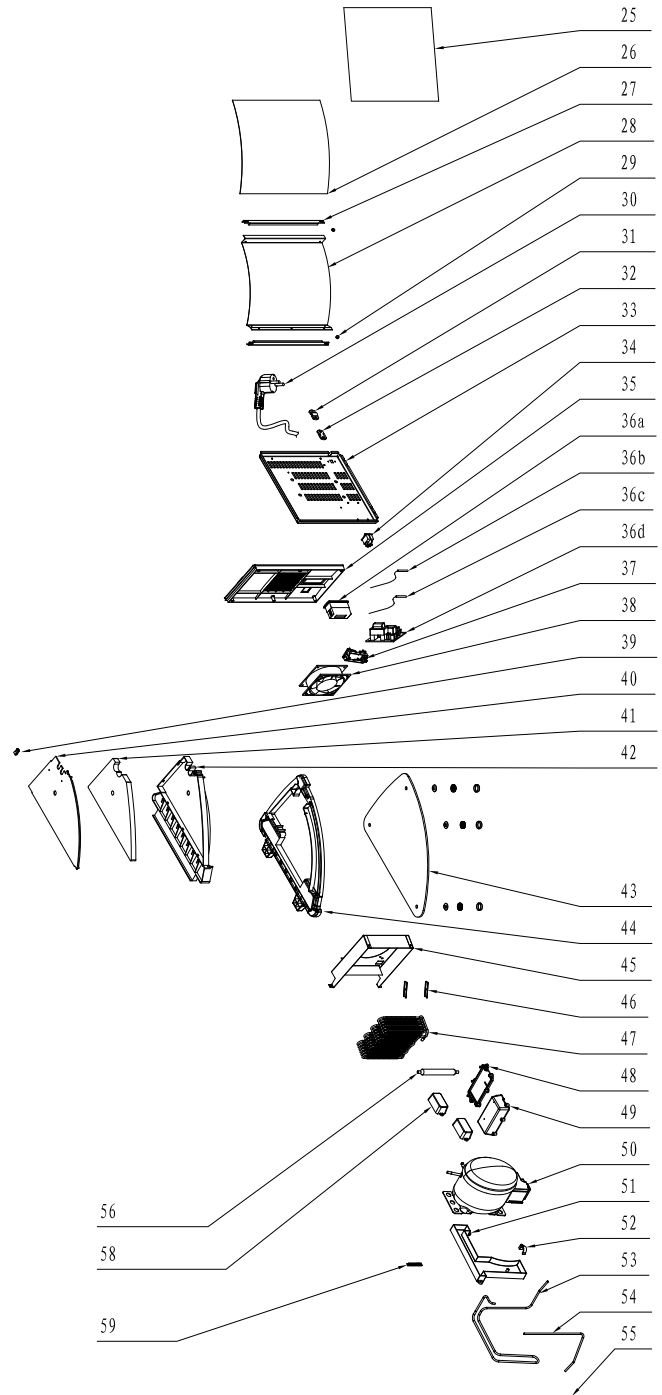

Parts Breakdown

Model RS-CN-0062-SC 43224

Parts Breakdown

Model RS-CN-0062-SC 43224

Item No.	Description	Position	Item No.	Description	Position	Item No.	Description	Position
60088	Handle for 43224	1	60155	Front Glass for 43224	22	60129	Middle Separator Foam for 43224	41
60147	Door Glass for 43224	2	60156	Lower Strip for Curved Glass for 43224	23	60130	Middle Separator for 43224	42
60148	Upper Pillar for 43224	3	60157	Front Pillar for 43224	24	60131	Right Glass for 43224	43
60149	Damping Strip for Curved Glass for 43224	5	60110	Advertising Paper for 43224	25	60132	Right Plastic Panel for 43224	44
60092	LED Light for 43224	6	60111	PP Board for 43224	26	60133	Guard Plate of Condenser for 43224	45
67379	Top Evaporator for 43224	7	60112	LED Light for 43224	27	60134	Square Gasket for 43224	46
60094	Left Fixer for Upper Water Receiver for 43224	8	60113	Cover of Compressor for 43224	28	60135	Condenser for 43224	47
60151	Pillar for Upper Water Receiver for 43224	9	60114	5mm Protective Ring for 43224	29	60136	Controller Panel for 43224	48
60096	Right Fixer for Upper Water Receiver for 43224	10	60115	Power Cord for 43224	30	60137	Controller Box for 43224	49
60152	Rear Pillar for 43224	11	61245	Wire Clip Cover for 43224	31	60138	Compressor for 43224	50
60098	1/3 GN Pan for 43224	12	61246	Wire Clip Holder for 43224	32	60139	Water Receiver for 43224	51
60099	Left Plastic Panel for 43224	13	60118	Bottom Panel of Compressor for 43224	33	60140	Hook for Insulation Pipe for 43224	52
60100	Left Glass for 43224	14	60119	Switch for 43224	34	60141	Joint Pipe-1 for 43224	53
60101	Decorating Gasket of Nut for 43224	15	60120	Rear Cover for 43224	35	60142	Joint Pipe-11 for 43224	54
60102	Nut Decorating Parts for 43224	16	60121	Complete Temperature Display for 43224	36A-D	60143	Filling Pipe for 43224	55
60103	Big Gasket of Nut for 43224	17	60125	Digital Controller Holder for 43224	37	60144	Dry Filter for 43224	56
60153	Foam Material for 43224	18	60126	Fan Motor for 43224	38	60145	#6 Driver for 43224	58
60105	Water Discharge Pipe for 43224	19	60127	Plastic Cable Clip for 43224	39	60146	Spring for 43224	59
60154	Bottom Panel for 43224	20	60128	Cover of Middle Separator for 43224	40			